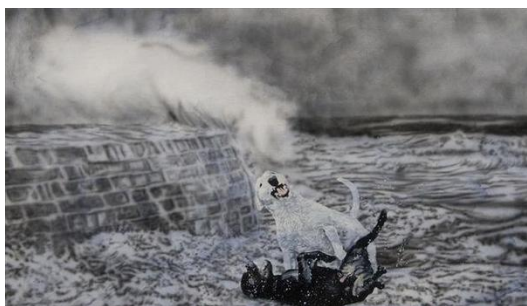

157x97 [Adam Bricusse](#)

Cobb Pounding £12,000 (rent from
£120)