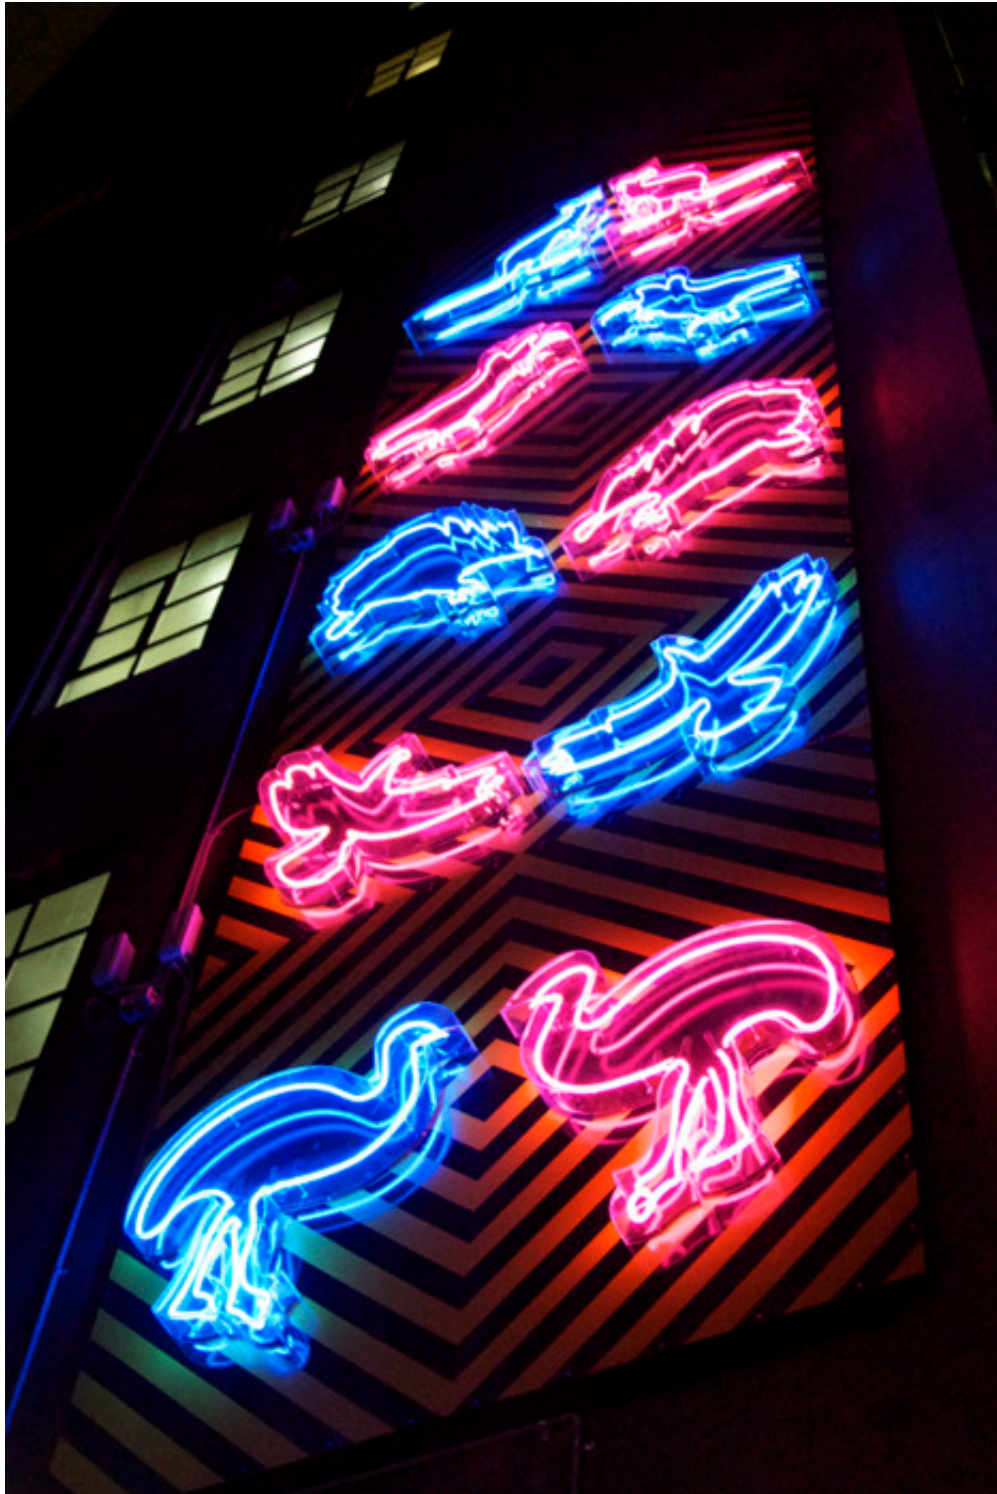

REKO RENNIE

ARTIST

[REKORENNIE.COM](#) [ARCHIVE](#) [RANDOM](#) [RSS](#) [SEARCH](#)

28TH SEP 2011

NEON NATIVES

Earlier this year I was commissioned as part of the City of Melbourne's Laneway Commissions for 2011 to make a site specific work in a Melbourne Laneway.

I wanted to make something large for the city and a work that would pop at night.

The work features, enamel, aluminium and neon lighting. The 10.5 metre x 2.5 metre work was fabricated by Delta Neon and has just been launched today.

I love how the neon transforms the space at night.

If you're in Melbourne anytime swing past and check out Cocker Alley, off Flinders Lane, Melbourne, Australia.

For more information about the work go to
www.melbourne.vic.gov.au/lanewaycommissions or my site at
www.rekorennie.com